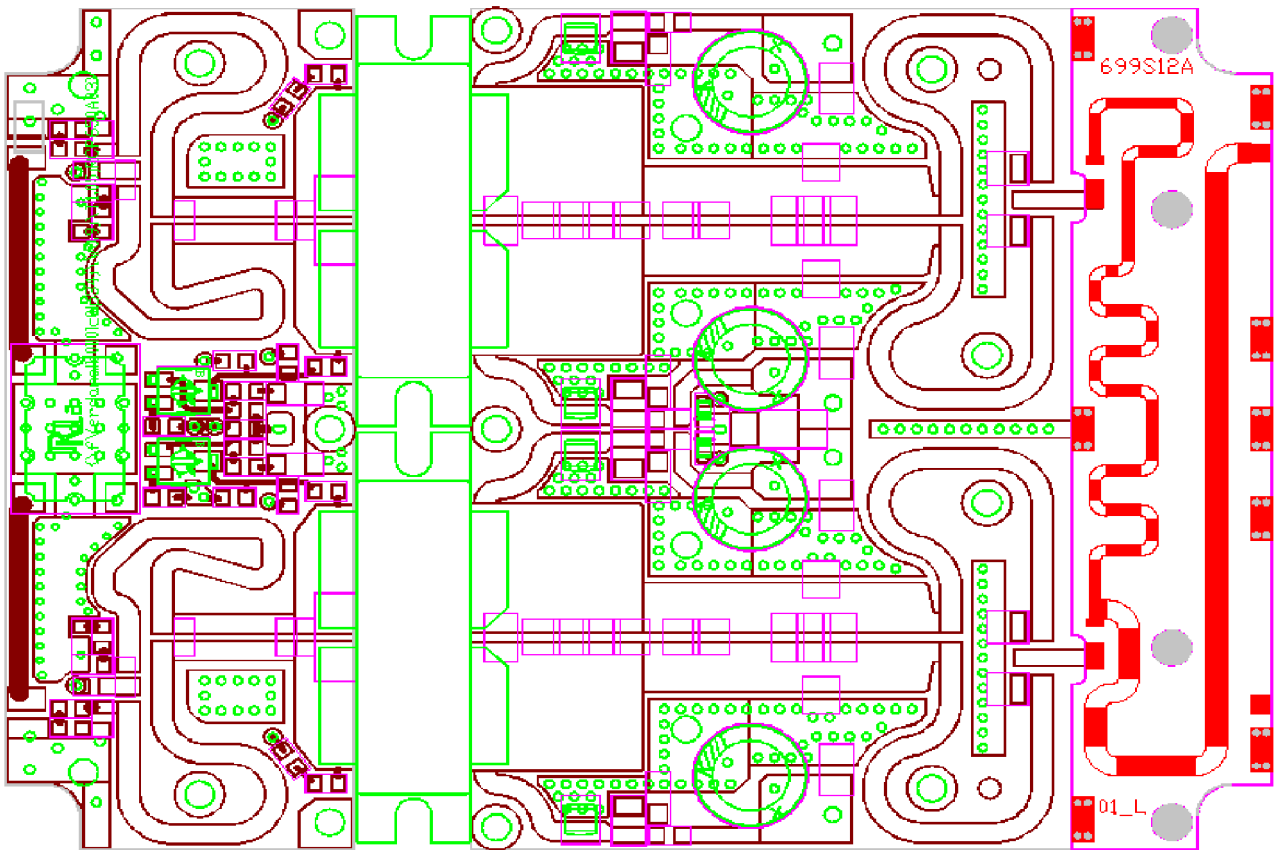

Screen Service pallet adaptation (from wideband to differential doherty)

CH22

CH46