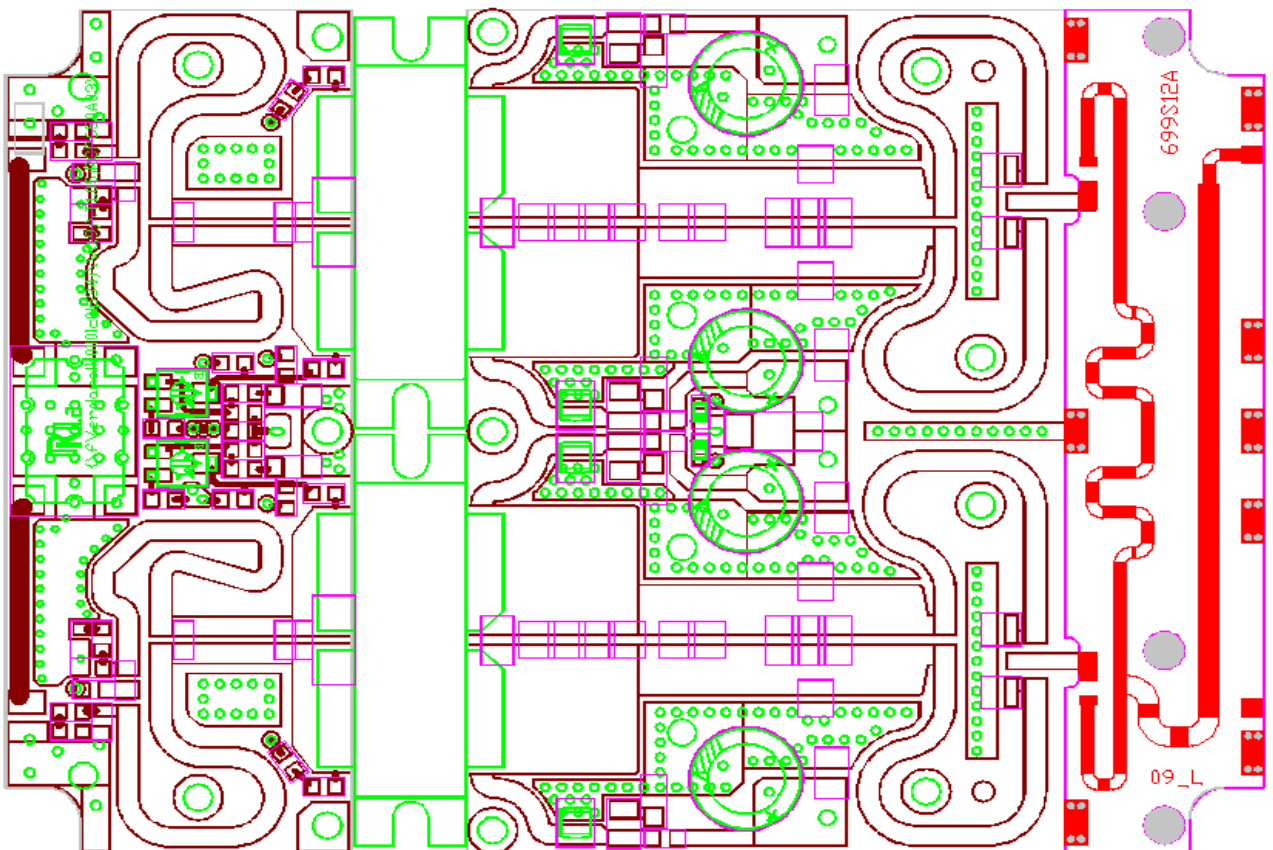

Screen Service pallet adaptation (from wideband to differential doherty)

CH22

CH46